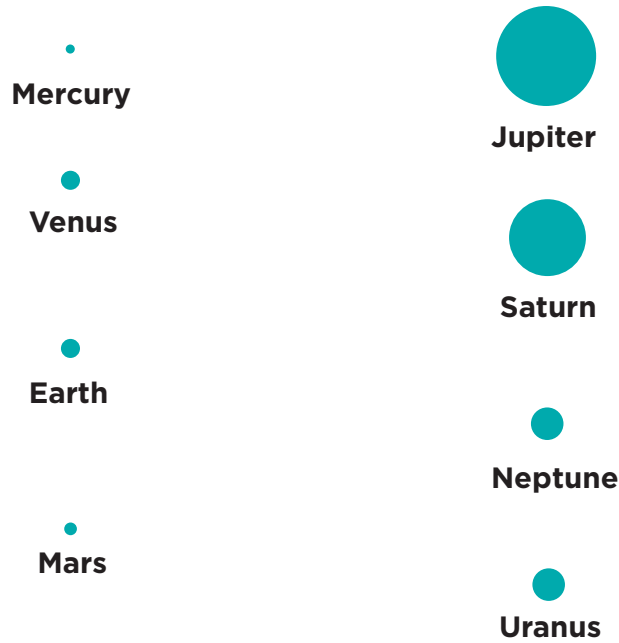

# SOLAR SYSTEM SCALE

## STUDENT HANDOUT

Compare the planet size to your edible objects.

Fill-in the data chart for this activity:

	Actual Distance Miles	Actual Distance AU	Scaled Distance Feet
Mercury			
Venus			
Earth			
Mars			
Jupiter			
Saturn			
Neptune			
Uranus			
Pluto			